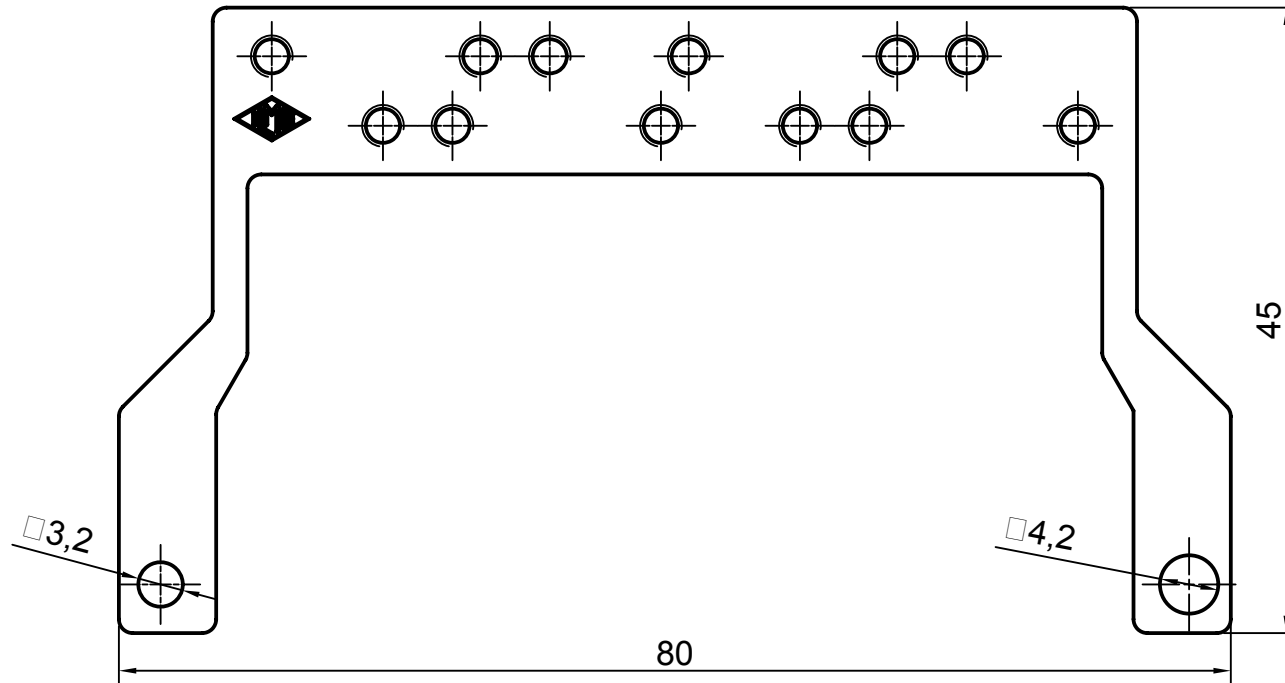

Diritti riservati

All rights reserved

Date 10.01.2007	CR 16 ST	Scale	
Sign.	ground term. shielded cables X MIXO 4M	2:1	